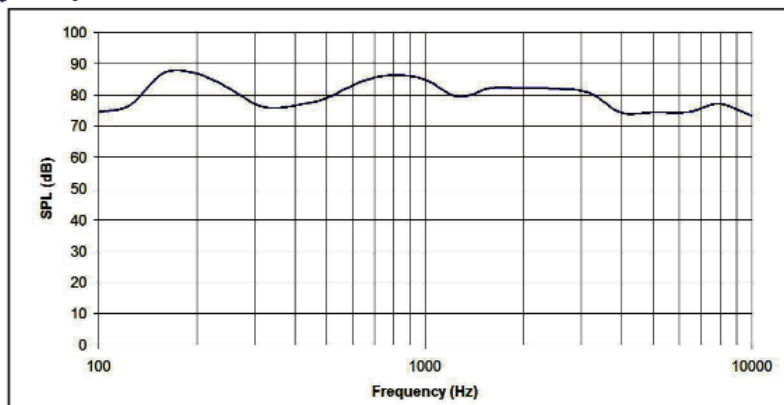

Frequency Response

Specifications are subject to change without notice

Contact: Christian St-Pierre
(514) 727-3800
(514) 703-1553
c.stpierre@softdb.com

Soft dB