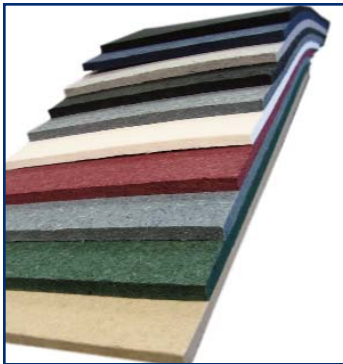

### Makes Quick Clean Cuts for Echo Eliminator and UltraTouch

The Insul-Knife is a no-gimmick answer to getting a quick, clean cut for UltraTouch insulation and Echo Eliminator Cotton Panels. It looks like a saw but cuts more like a razor. The cut is clean and precise. The blade is re-sharpened with ease. A molded sheath safely shields the blade when it is not in use.