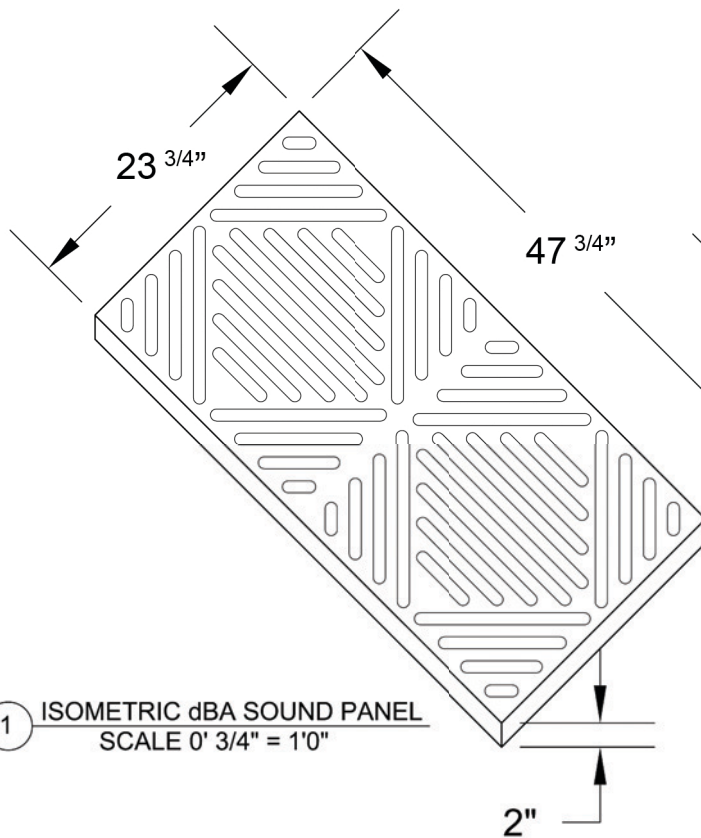

5/20/2010

A1

1 ISOMETRIC dBA SOUND PANEL
SCALE 0' 3/4" = 1'0"

ACOUSTICAL SURFACES, INC.

123 Columbia Court North, Suite 201
Chaska, MN 55318
Toll Free: 1.800.226.4809
Fax: 952.448.2613
E-mail: sales@acousticalsurfaces.com
www.acousticalsurfaces.com

dBA ACOUSTICAL PANEL

5/20/2010

A1

1 ISOMETRIC dBA SOUND PANEL
SCALE 0' 3/4" = 1'0"