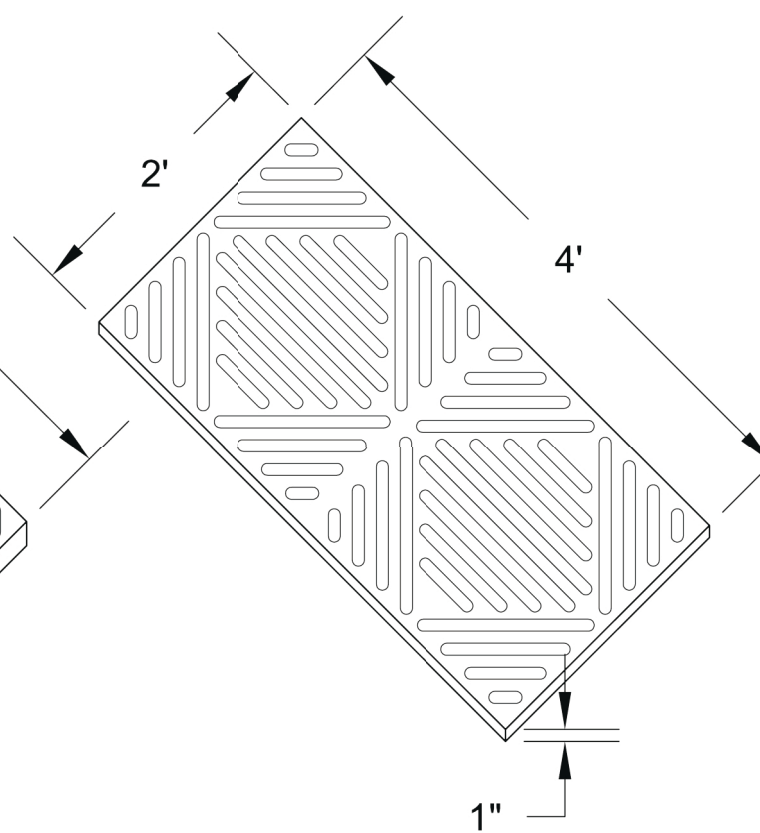

5/20/2010

A1

1 ISOMETRIC dBA SOUND PANEL
SCALE 0' 3/4" = 1'0"

ACOUSTICAL SURFACES, INC.

123 Columbia Court North, Suite 201
Chaska, MN 55318
Toll Free: 1.800.226.4809
Fax: 952.448.2613
E-mail: sales@acousticalsurfaces.com
www.acousticalsurfaces.com

dBA ACOUSTICAL PANEL

5/20/2010

A1

1 ISOMETRIC dBA SOUND PANEL
SCALE 0' 3/4" = 1'0"