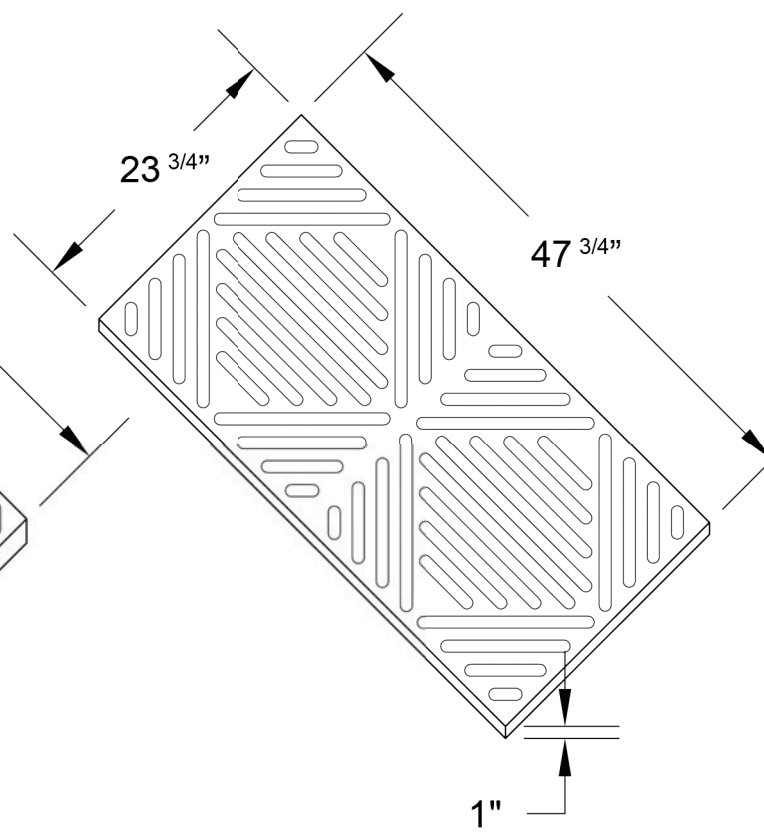

5/20/2010

A1

1 ISOMETRIC dBA SOUND PANEL
SCALE 0' 3/4" = 1'0"

ACOUSTICAL SURFACES, INC.

123 Columbia Court North, Suite 201
Chaska, MN 55318
Toll Free: 1.800.226.4809
Fax: 952.448.2613
E-mail: sales@acousticalsurfaces.com
www.acousticalsurfaces.com

dBA ACOUSTICAL PANEL

5/20/2010

A1

1 ISOMETRIC dBA SOUND PANEL
SCALE 0' 3/4" = 1'0"