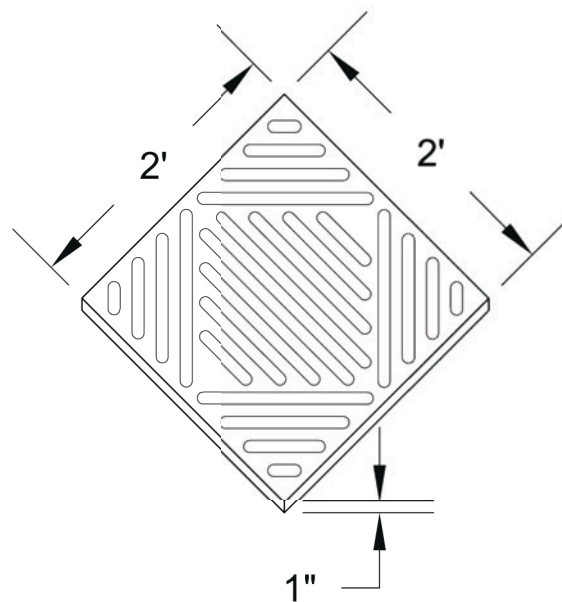

5/20/2010

A1

1 ISOMETRIC dBA SOUND PANEL
SCALE 0' 3/4" = 1'0"

ACOUSTICAL SURFACES, INC.

123 Columbia Court North, Suite 201
Chaska, MN 55318
Toll Free: 1.800.226.4809
Fax: 952.448.2613
E-mail: sales@acousticalsurfaces.com
www.acousticalsurfaces.com

dBA ACOUSTICAL PANEL

5/20/2010

A1

1 ISOMETRIC dBA SOUND PANEL
SCALE 0' 3/4" = 1'0"