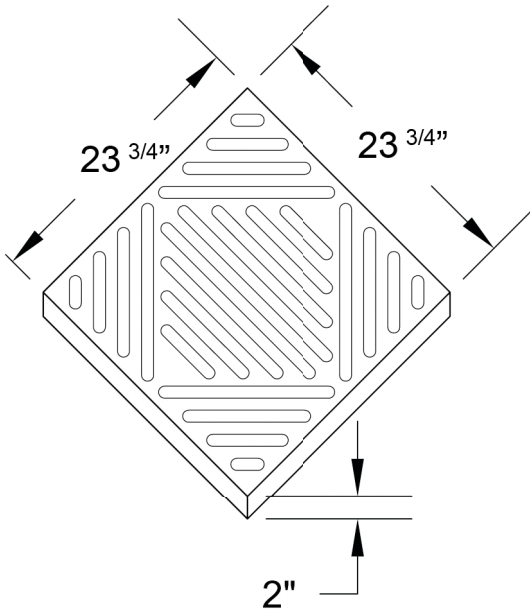

5/20/2010

A1

1 ISOMETRIC dBA SOUND PANEL
SCALE 0' 3/4" = 1'0"

ACOUSTICAL SURFACES, INC.

123 Columbia Court North, Suite 201
Chaska, MN 55318
Toll Free: 1.800.226.4809
Fax: 952.448.2613
E-mail: sales@acousticalsurfaces.com
www.acousticalsurfaces.com

dBA ACOUSTICAL PANEL

5/20/2010

A1

1 ISOMETRIC dBA SOUND PANEL
SCALE 0' 3/4" = 1'0"