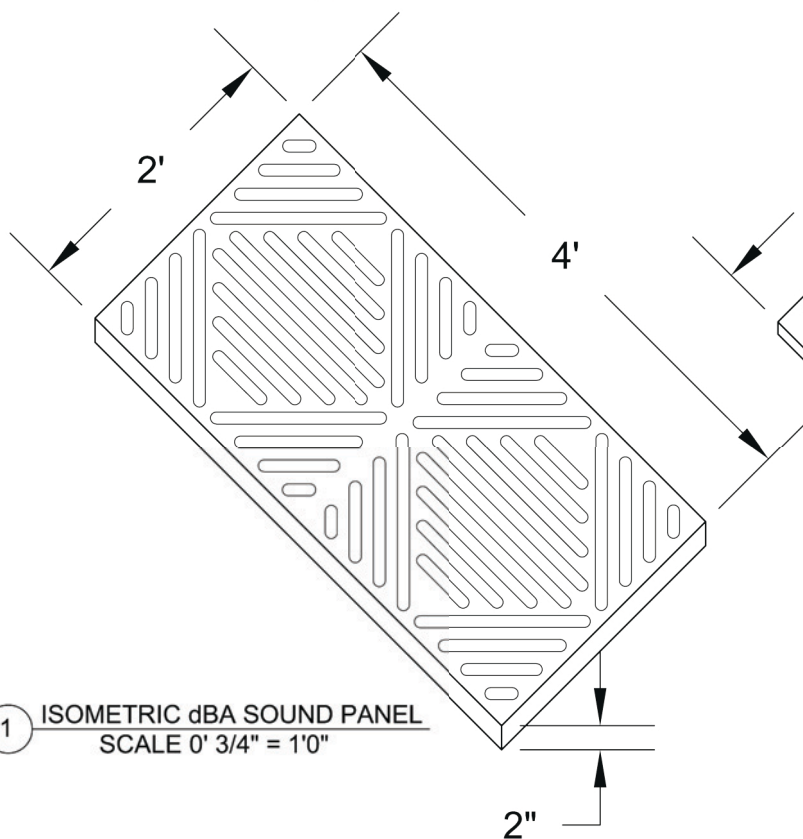

5/20/2010

A1

1 ISOMETRIC dBA SOUND PANEL
SCALE 0' 3/4" = 1'0"

ACOUSTICAL SURFACES, INC.

123 Columbia Court North, Suite 201
Chaska, MN 55318
Toll Free: 1.800.226.4809
Fax: 952.448.2613
E-mail: sales@acousticalsurfaces.com
www.acousticalsurfaces.com

dBA ACOUSTICAL PANEL

5/20/2010

A1

1 ISOMETRIC dBA SOUND PANEL
SCALE 0' 3/4" = 1'0"