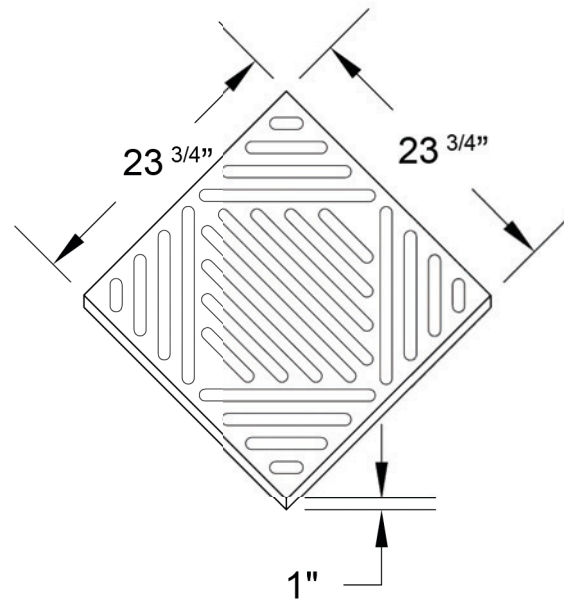

5/20/2010

A1

1 ISOMETRIC dBA SOUND PANEL
SCALE 0' 3/4" = 1'0"

ACOUSTICAL SURFACES, INC.

123 Columbia Court North, Suite 201
Chaska, MN 55318
Toll Free: 1.800.226.4809
Fax: 952.448.2613
E-mail: sales@acousticalsurfaces.com
www.acousticalsurfaces.com

dBA ACOUSTICAL PANEL

5/20/2010

A1

1 ISOMETRIC dBA SOUND PANEL
SCALE 0' 3/4" = 1'0"