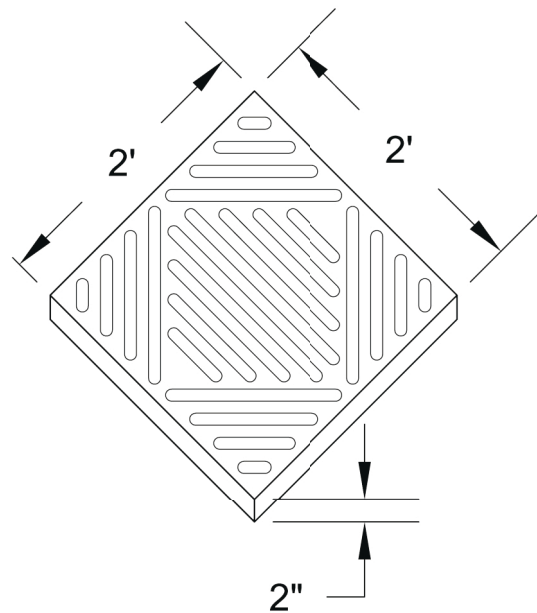

5/20/2010

A1

1 ISOMETRIC dBA SOUND PANEL
SCALE 0' 3/4" = 1'0"

ACOUSTICAL SURFACES, INC.

123 Columbia Court North, Suite 201
Chaska, MN 55318
Toll Free: 1.800.226.4809
Fax: 952.448.2613
E-mail: sales@acousticalsurfaces.com
www.acousticalsurfaces.com

dBA ACOUSTICAL PANEL

5/20/2010

A1

1 ISOMETRIC dBA SOUND PANEL
SCALE 0' 3/4" = 1'0"