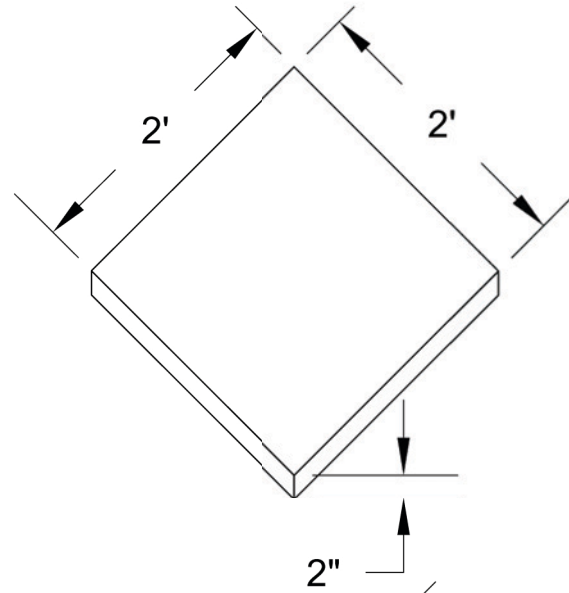

5/20/2010

A1

1

ISOMETRIC SOUND SILENCER CEILING
SCALE 0' 3/4" = 1'0"

ACOUSTICAL SURFACES, INC.

123 Columbia Court North, Suite 201
Chaska, MN 55318
Toll Free: 1.800.226.4809
Fax: 952.448.2613
E-mail: sales@acousticalsurfaces.com
www.acousticalsurfaces.com

SOUND SILENCER
CEILING PANELS

5/20/2010

A1

1

ISOMETRIC SOUND SILENCER CEILING
SCALE 0' 3/4" = 1'0"