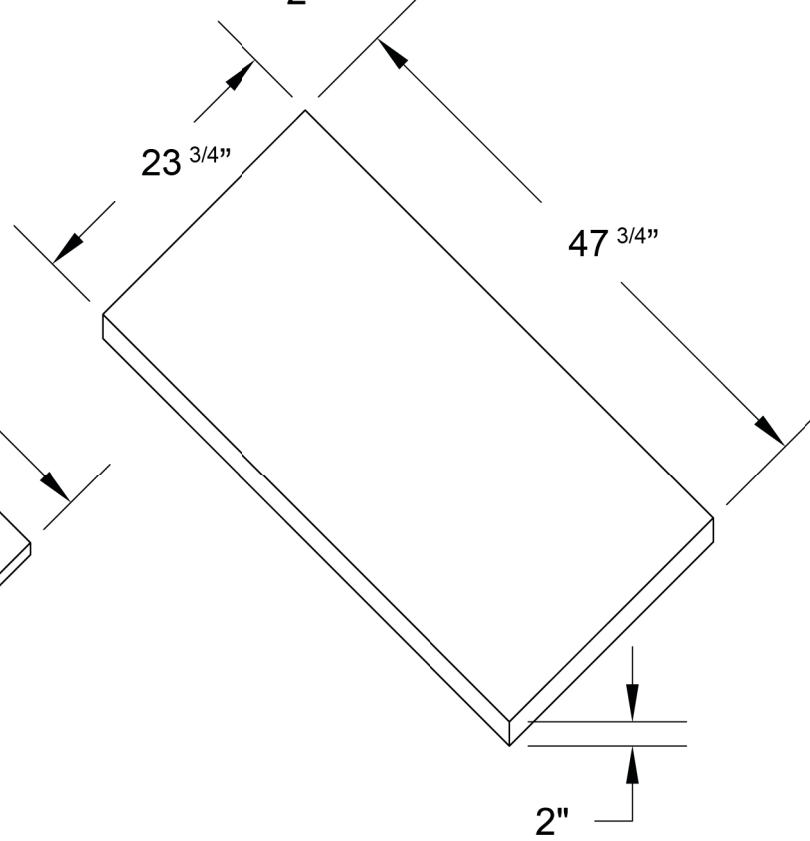

5/20/2010

A1

1

ISOMETRIC SOUND SILENCER CEILING
SCALE 0' 3/4" = 1'0"

ACOUSTICAL SURFACES, INC.

123 Columbia Court North, Suite 201
Chaska, MN 55318
Toll Free: 1.800.226.4809
Fax: 952.448.2613
E-mail: sales@acousticalsurfaces.com
www.acousticalsurfaces.com

SOUND SILENCER
CEILING PANELS

5/20/2010

A1

1

ISOMETRIC SOUND SILENCER CEILING
SCALE 0' 3/4" = 1'0"