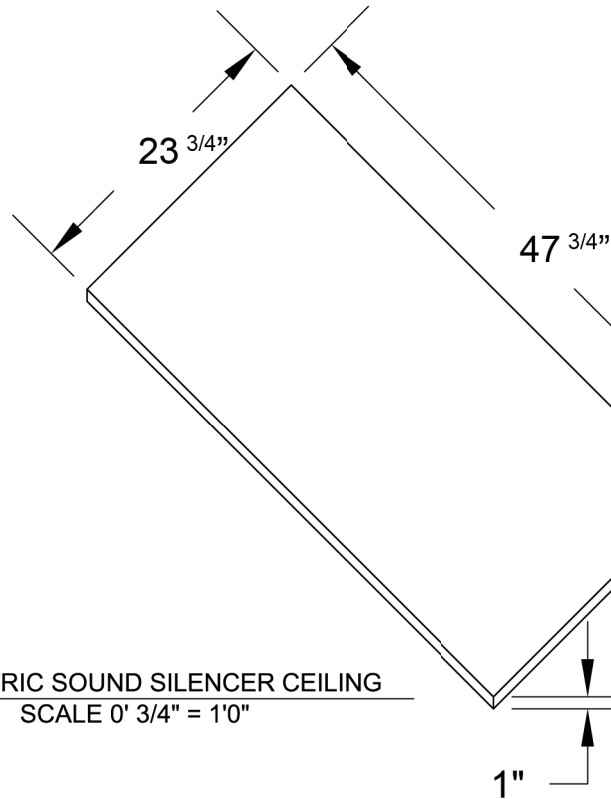

5/20/2010

A1

1

ISOMETRIC SOUND SILENCER CEILING
SCALE 0' 3/4" = 1'0"

ACOUSTICAL SURFACES, INC.

123 Columbia Court North, Suite 201
Chaska, MN 55318
Toll Free: 1.800.226.4809
Fax: 952.448.2613
E-mail: sales@acousticalsurfaces.com
www.acousticalsurfaces.com

SOUND SILENCER
CEILING PANELS

5/20/2010

A1

1

ISOMETRIC SOUND SILENCER CEILING
SCALE 0' 3/4" = 1'0"