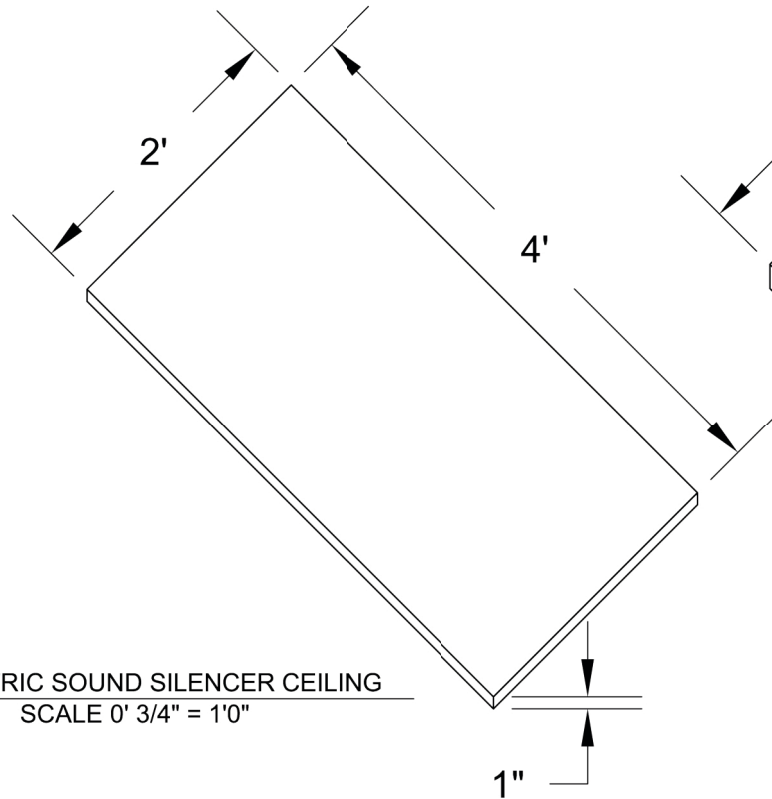

5/20/2010

A1

1

ISOMETRIC SOUND SILENCER CEILING
SCALE 0' 3/4" = 1'0"

ACOUSTICAL SURFACES, INC.

123 Columbia Court North, Suite 201
Chaska, MN 55318
Toll Free: 1.800.226.4809
Fax: 952.448.2613
E-mail: sales@acousticalsurfaces.com
www.acousticalsurfaces.com

SOUND SILENCER
CEILING PANELS

5/20/2010

A1

1

ISOMETRIC SOUND SILENCER CEILING
SCALE 0' 3/4" = 1'0"