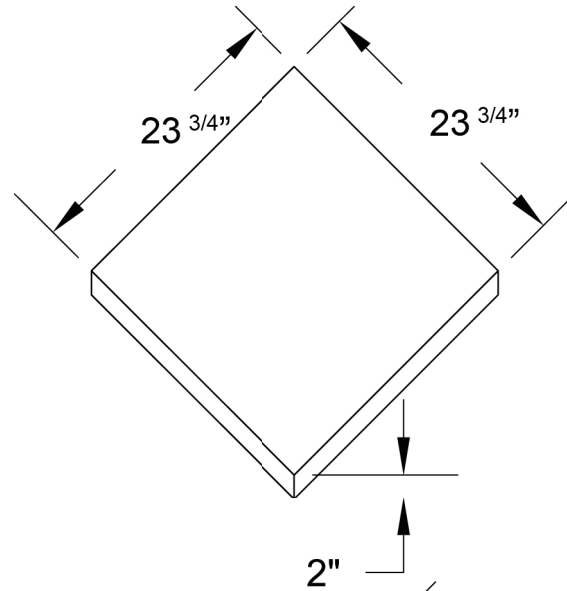

5/20/2010

A1

1

ISOMETRIC SOUND SILENCER CEILING
SCALE 0' 3/4" = 1'0"

ACOUSTICAL SURFACES, INC.

123 Columbia Court North, Suite 201
Chaska, MN 55318
Toll Free: 1.800.226.4809
Fax: 952.448.2613
E-mail: sales@acousticalsurfaces.com
www.acousticalsurfaces.com

SOUND SILENCER
CEILING PANELS

5/20/2010

A1

1

ISOMETRIC SOUND SILENCER CEILING
SCALE 0' 3/4" = 1'0"