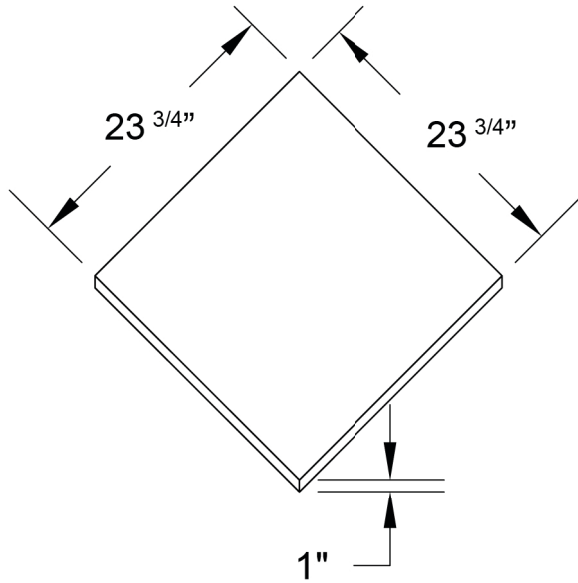

5/20/2010

A1

1

ISOMETRIC SOUND SILENCER CEILING
SCALE 0' 3/4" = 1'0"

ACOUSTICAL SURFACES, INC.

123 Columbia Court North, Suite 201
Chaska, MN 55318
Toll Free: 1.800.226.4809
Fax: 952.448.2613
E-mail: sales@acousticalsurfaces.com
www.acousticalsurfaces.com

SOUND SILENCER
CEILING PANELS

5/20/2010

A1

1

ISOMETRIC SOUND SILENCER CEILING
SCALE 0' 3/4" = 1'0"