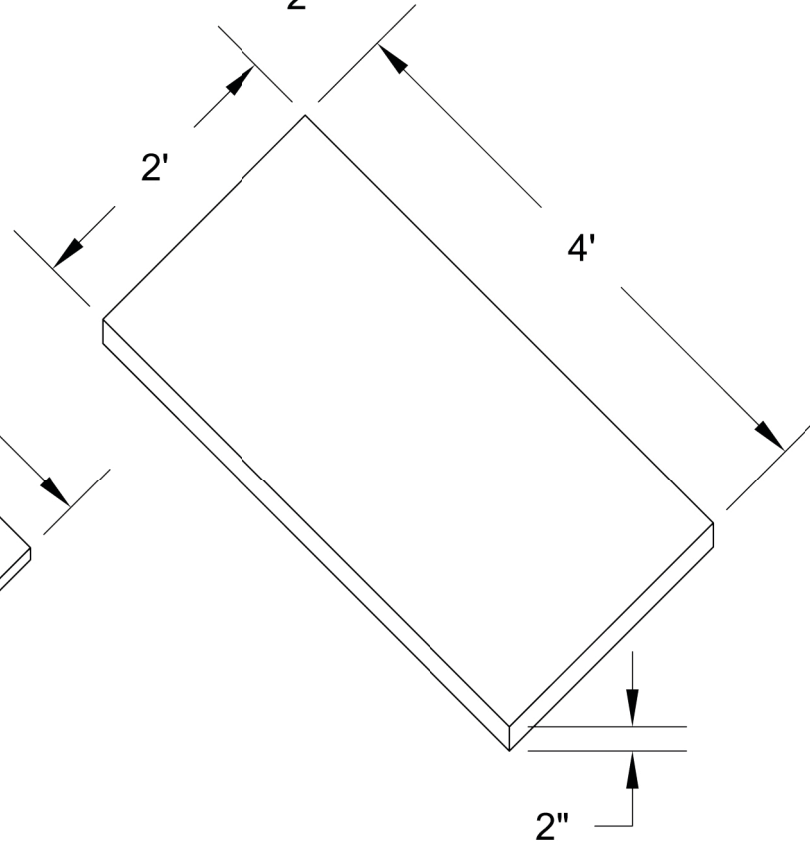

5/20/2010

A1

1

ISOMETRIC SOUND SILENCER CEILING
SCALE 0' 3/4" = 1'0"

ACOUSTICAL SURFACES, INC.

123 Columbia Court North, Suite 201
Chaska, MN 55318
Toll Free: 1.800.226.4809
Fax: 952.448.2613
E-mail: sales@acousticalsurfaces.com
www.acousticalsurfaces.com

SOUND SILENCER
CEILING PANELS

5/20/2010

A1

1

ISOMETRIC SOUND SILENCER CEILING
SCALE 0' 3/4" = 1'0"