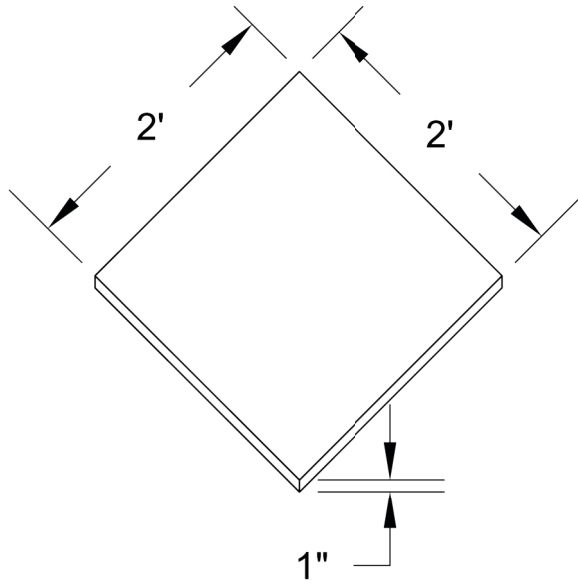

5/20/2010

A1

1

ISOMETRIC SOUND SILENCER CEILING
SCALE 0' 3/4" = 1'0"

ACOUSTICAL SURFACES, INC.

123 Columbia Court North, Suite 201
Chaska, MN 55318
Toll Free: 1.800.226.4809
Fax: 952.448.2613
E-mail: sales@acousticalsurfaces.com
www.acousticalsurfaces.com

SOUND SILENCER
CEILING PANELS

5/20/2010

A1

1

ISOMETRIC SOUND SILENCER CEILING
SCALE 0' 3/4" = 1'0"